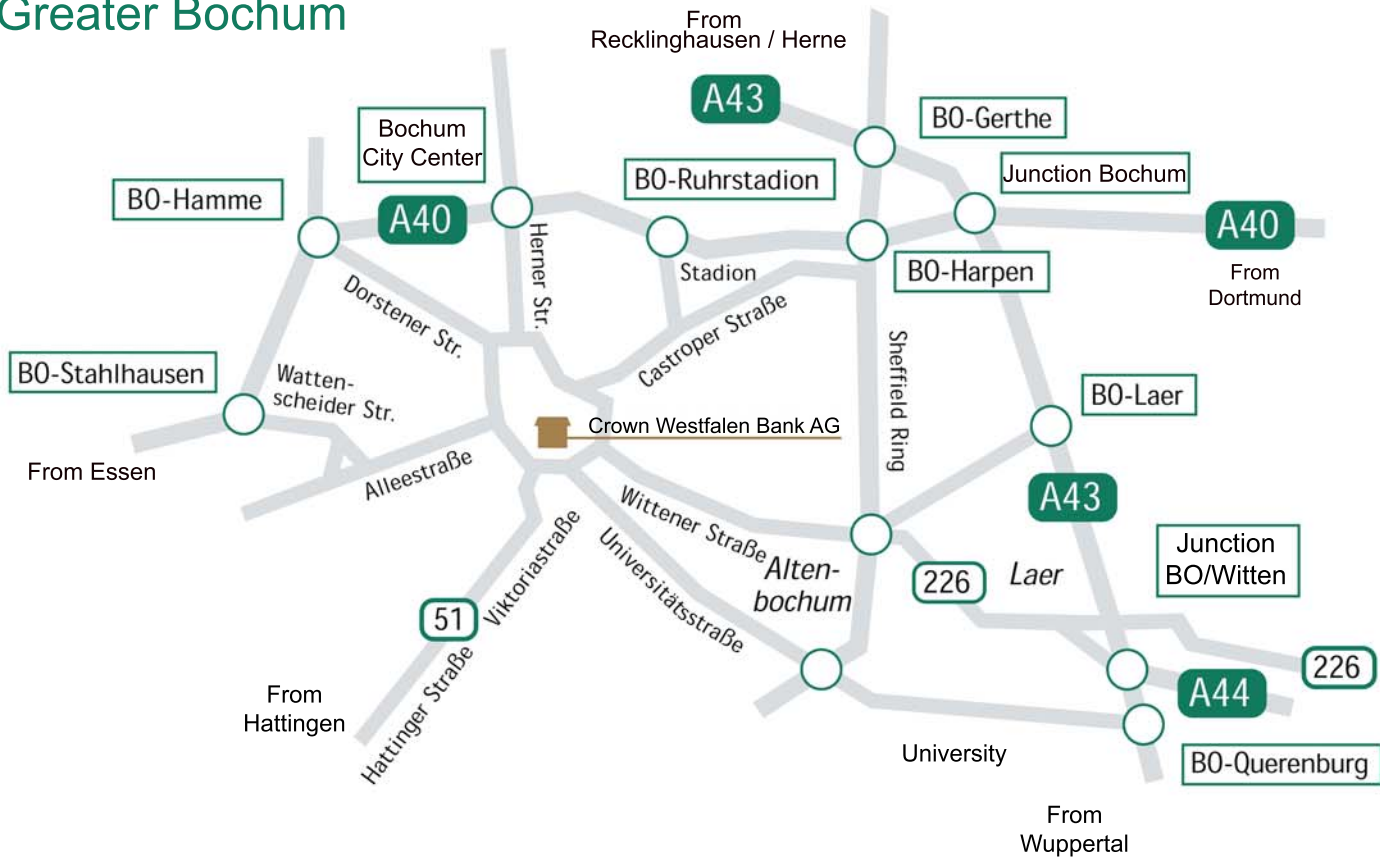

How to find us in Bochum

Greater Bochum

Approach via Luisenstraße
Parking facilities in the
underground parking lot

Crown Westfalen Bank AG
Huestraße 21 - 25
D-44787 Bochum

Tel.: +49 234 616 - 0
Fax: +49 234 616 - 4400